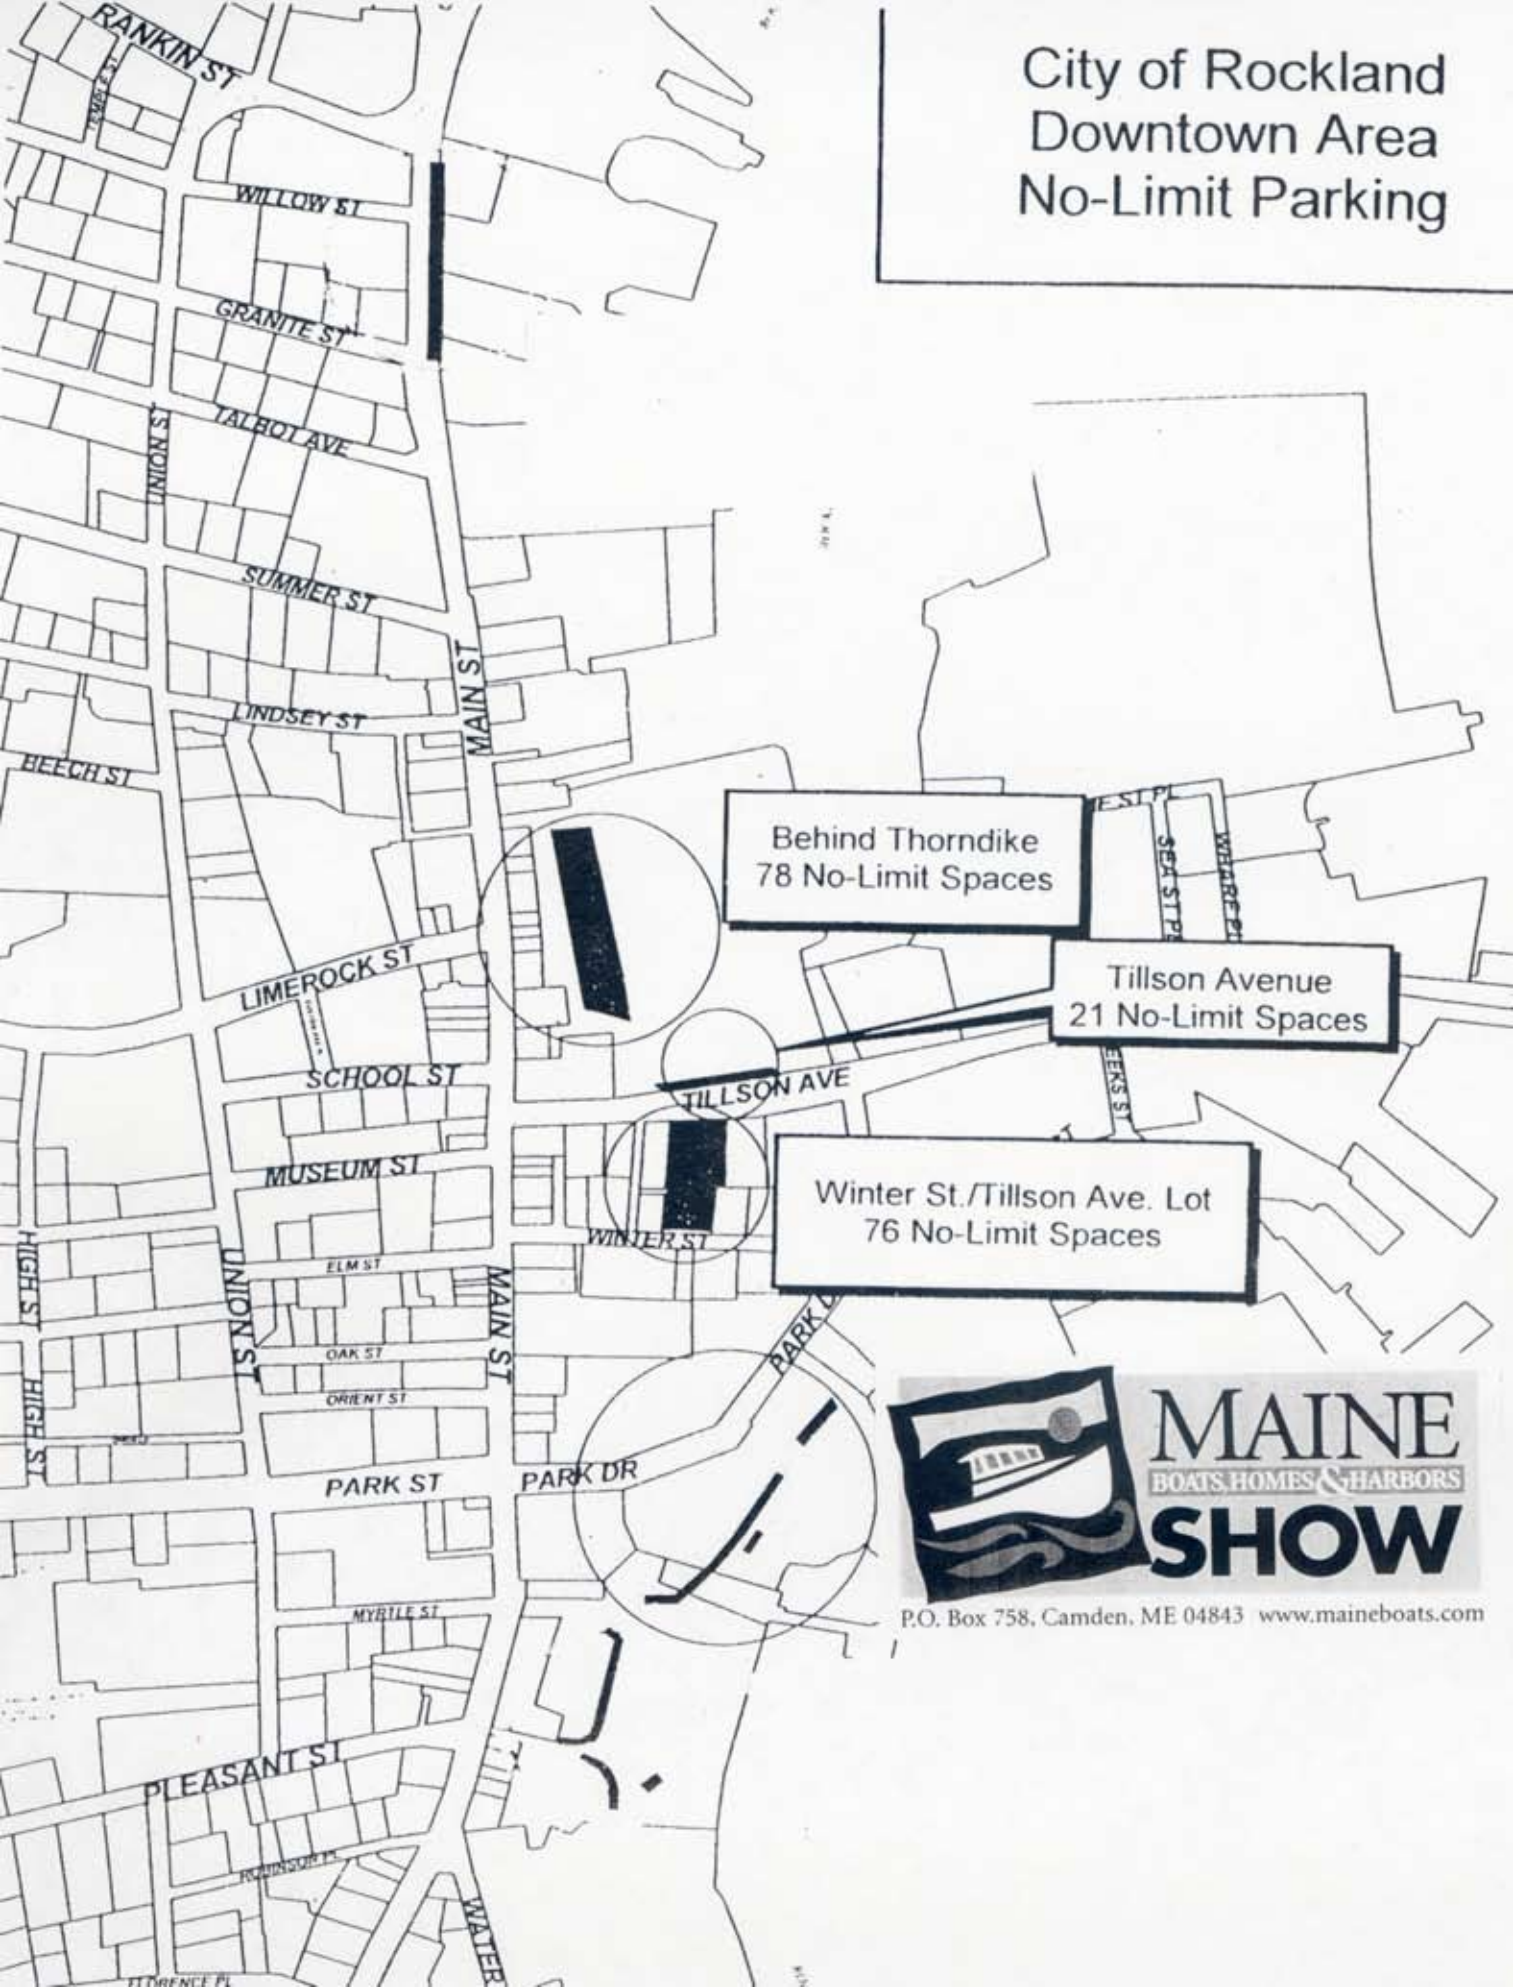

City of Rockland Downtown Area No-Limit Parking

Behind Thorndike
78 No-Limit Spaces

Tillson Avenue
21 No-Limit Spaces

Winter St./Tillson Ave. Lot
76 No-Limit Spaces

MAINE
BOATS, HOMES & HARBORS
SHOW

P.O. Box 758, Camden, ME 04843 www.maineboats.com