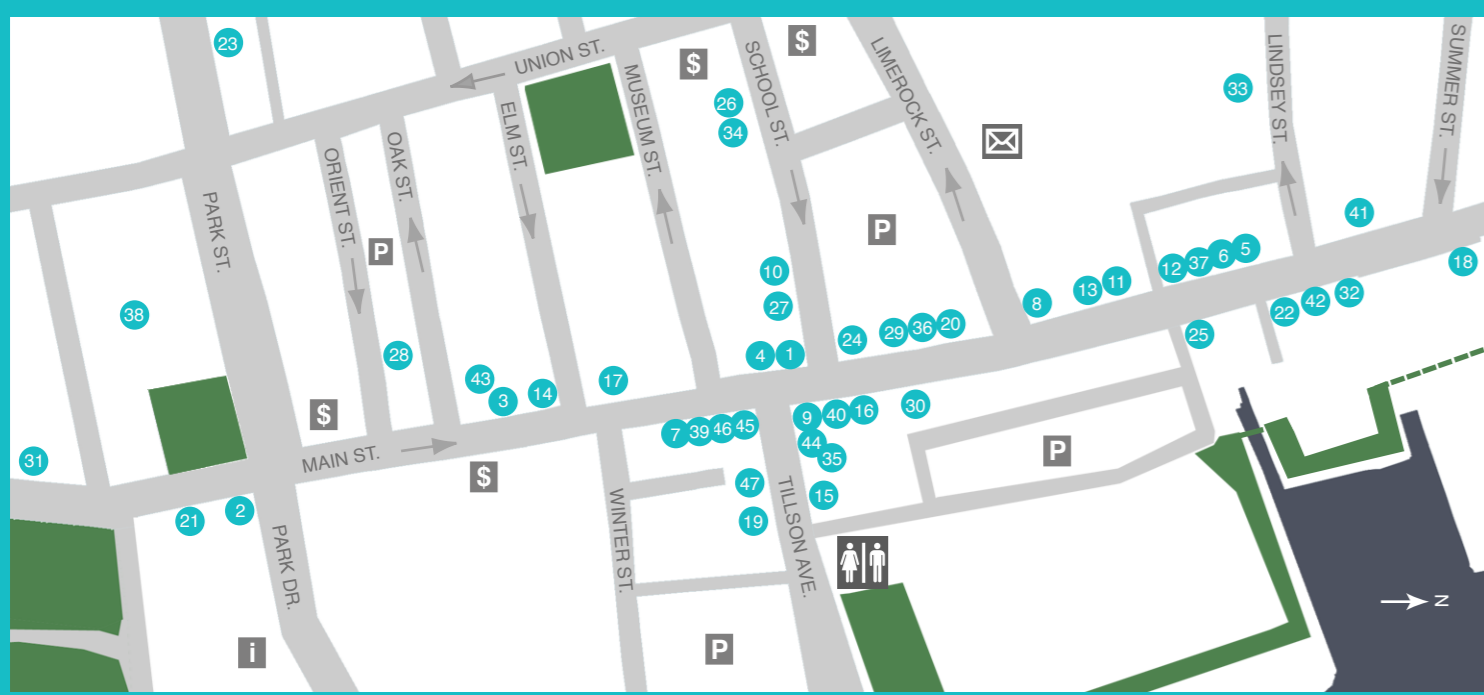

SHOPS+

FOOD

ART

- 1 ARCHIPELAGO
- 2 BAY CHIROPRACTIC CENTER
- 3 BLACK PARROT
- 4 BY GEORGE JEWELRY
- 5 CANDY HARBOR
- 6 CAPE AIR
- 7 C'EST LA VIE
- 8 CLEMENTINE
- 9 CURATOR
- 10 THE DANCING ELEPHANT
- 11 DAUGHTERS
- 12 DISTINCTIVE TILE & DESIGN
- 13 DOORYARD BOOKS
- 14 DOUG'S BARBER SHOP
- 15 EARTH FLOW + FIRE
- 16 ESTATE JEWELRY EMPORIUM
- 17 FARNSWORTH ART MUSEUM
- 18 FLORE OILS & VINEGARS
- 19 FLOWERS BY HOBOKEN
- 20 FORTWELVE
- 21 FRANK'S FAMILY HAIR CARE
- 22 GAMAGE ANTIQUES
- 23 GOOD IMPRESSIONS
- 24 GRASSHOPPER SHOP
- 25 GREEN WITH ENVY SALON
- 26 HANNA DEHOFF MASSAGE THERAPY
- 27 HEIDI PHIFER SKIN LASH BROW
- 28 HELLO HELLO BOOKS
- 29 HUSTON-TUTTLE
- 30 INFINITE IMAGEWEAR
- 31 JOHN PAUL & CO. SALON
- 32 JONETTE'S RAVISHING RECALLS
- 33 LEGGINGS REPUBLIC
- 34 LEILA M PERCY MASSAGE
- 35 LEVEL 10 SALON
- 36 LOYAL BISCUIT CO.
- 37 PUFFIN'S NEST
- 38 RITE AID
- 39 SEA BAGS
- 40 SEAGULL COTTAGE
- 41 SEASIDE SALON
- 42 SIDECOUNTRY SPORTS
- 43 SIREN SONG TATTOO
- 44 SOMA PILATES
- 45 SNOWDROP CONFECTIONS
- 46 SOMEBODY LOVES ME BRIDAL
- 47 THE WINE SELLER

- 1 ADA'S KITCHEN
- 2 ATLANTIC BAKING CO.
- 3 BRASS COMPASS
- 4 CAFE MIRANDA
- 5 CLAN MACLAREN
- 6 DAIRY QUEEN
- 7 EARTH CANDY
- 8 ECLIPSE
- 9 FOG BAR & CAFE
- 10 HILL'S SEAFOOD CO.
- 11 IN GOOD COMPANY
- 12 THE LOBSTER SHACK
- 13 LULU'S GELATO
- 14 MAIN STREET MARKETS
- 15 MYRTLE STREET TAVERN
- 16 NORTH BEACON OYSTER BAR
- 17 PARK STREET GRILLE
- 18 ROCK CITY CAFE
- 19 ROCK CITY ROASTERY
- 20 ROCK HARBOR PUB
- 21 ROCKLAND CAFE
- 22 RUSTICA CUCINA
- 23 SAMMY'S DELUXE
- 24 SUZUKI'S SUSHI BAR
- 25 TIME OUT PUB
- 26 WATERWORKS PUB

- 1 BUOY PARK
- 2 CENTRAL PARK
- 3 CHAPMAN PARK
- 4 FARNSWORTH SCULPTURE GARDEN
- 5 HARBOR PARK
- 6 LIBRARY PARK
- 7 SANDY BEACH
- 8 SNOW MARINE PARK
- HARBOR TRAIL

DOWNTOWN *Rockland* & HARBOR TRAIL MAP