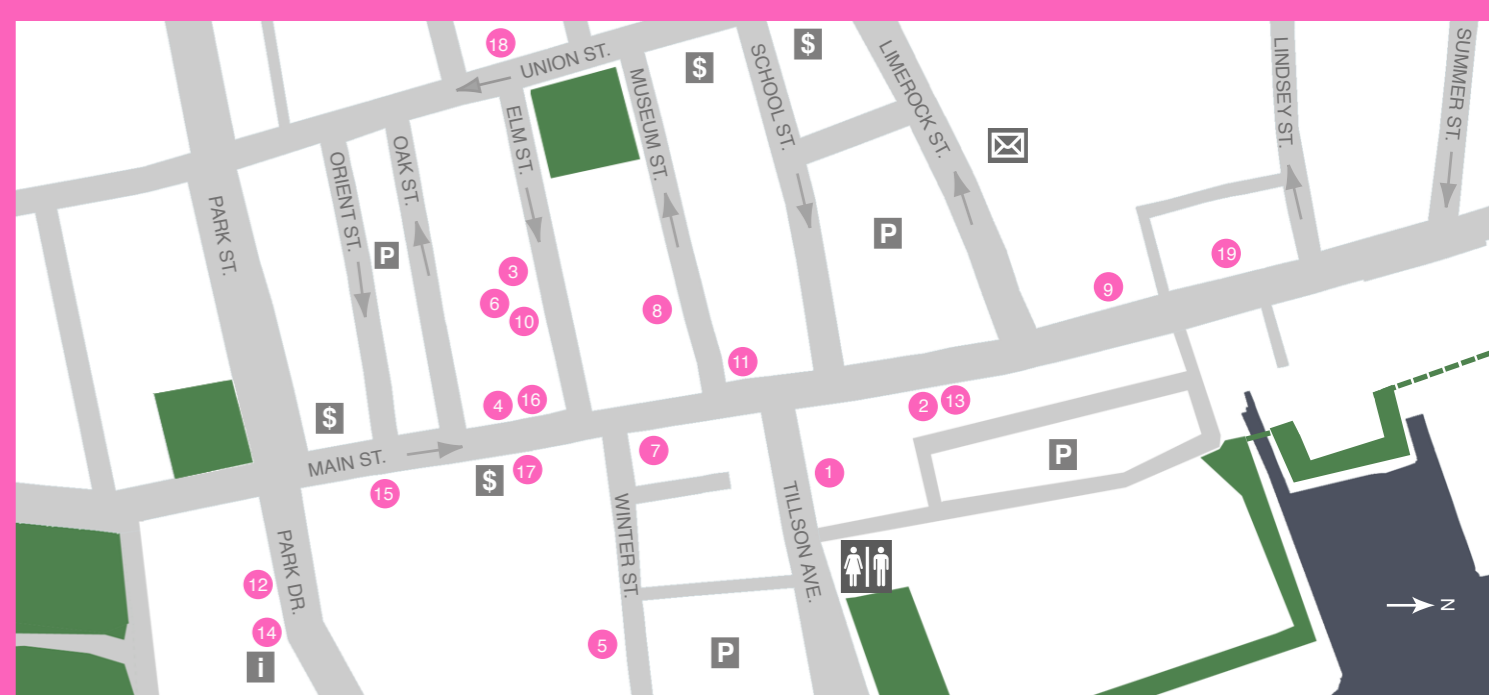

SHOPS+

FOOD

ART

- 1 ARCHIPELAGO
- 2 BAY CHIROPRACTIC CENTER
- 3 BLACK PARROT
- 4 BY GEORGE JEWELRY
- 5 CANDY HARBOR
- 6 CAPE AIR
- 7 C'EST LA VIE
- 8 CLEMENTINE
- 9 CURATOR
- 10 THE DANCING ELEPHANT
- 11 DAUGHTERS
- 12 DISTINCTIVE TILE & DESIGN
- 13 DOORYARD BOOKS
- 14 DOUG'S BARBER SHOP
- 15 EARTH FLOW + FIRE
- 16 ESTATE JEWELRY EMPORIUM
- 17 FARNSWORTH ART MUSEUM
- 18 FLORE OILS & VINEGARS
- 19 FLOWERS BY HOBOKEN
- 20 FORTWELVE
- 21 FRANK'S FAMILY HAIR CARE
- 22 GAMAGE ANTIQUES
- 23 GOOD IMPRESSIONS
- 24 GRASSHOPPER SHOP
- 25 GREEN WITH ENVY SALON
- 26 HANNA DEHOFF MASSAGE THERAPY
- 27 HEIDI PHIFER SKIN LASH BROW
- 28 HELLO HELLO BOOKS
- 29 HUSTON-TUTTLE
- 30 INFINITE IMAGEWEAR
- 31 JOHN PAUL & CO. SALON
- 32 JONETTE'S RAVISHING RECALLS
- 33 LEGGINGS REPUBLIC
- 34 LEILA M PERCY MASSAGE
- 35 LEVEL 10 SALON
- 36 LOYAL BISCUIT CO.
- 37 PUFFIN'S NEST
- 38 RITE AID
- 39 SEA BAGS
- 40 SEAGULL COTTAGE
- 41 SEASIDE SALON
- 42 SIDECOUNTRY SPORTS
- 43 SIREN SONG TATTOO
- 44 SOMA PILATES
- 45 SNOWDROP CONFECTIONS
- 46 SOMEBODY LOVES ME BRIDAL
- 47 THE WINE SELLER

- 1 ADA'S KITCHEN
- 2 ATLANTIC BAKING CO.
- 3 BRASS COMPASS
- 4 CAFE MIRANDA
- 5 CLAN MACLAREN
- 6 DAIRY QUEEN
- 7 EARTH CANDY
- 8 ECLIPSE
- 9 FOG BAR & CAFE
- 10 HILL'S SEAFOOD CO.
- 11 IN GOOD COMPANY
- 12 THE LOBSTER SHACK
- 13 LULU'S GELATO
- 14 MAIN STREET MARKETS
- 15 MYRTLE STREET TAVERN
- 16 NORTH BEACON OYSTER BAR
- 17 PARK STREET GRILLE
- 18 ROCK CITY CAFE
- 19 ROCK CITY ROASTERY
- 20 ROCK HARBOR PUB
- 21 ROCKLAND CAFE
- 22 RUSTICA CUCINA
- 23 SAMMY'S DELUXE
- 24 SUZUKI'S SUSHI BAR
- 25 TIME OUT PUB
- 26 WATERWORKS PUB

- 1 BUOY PARK
- 2 CENTRAL PARK
- 3 CHAPMAN PARK
- 4 FARNSWORTH SCULPTURE GARDEN
- 5 HARBOR PARK
- 6 LIBRARY PARK
- 7 SANDY BEACH
- 8 SNOW MARINE PARK
- HARBOR TRAIL

DOWNTOWN *Rockland* & HARBOR TRAIL MAP