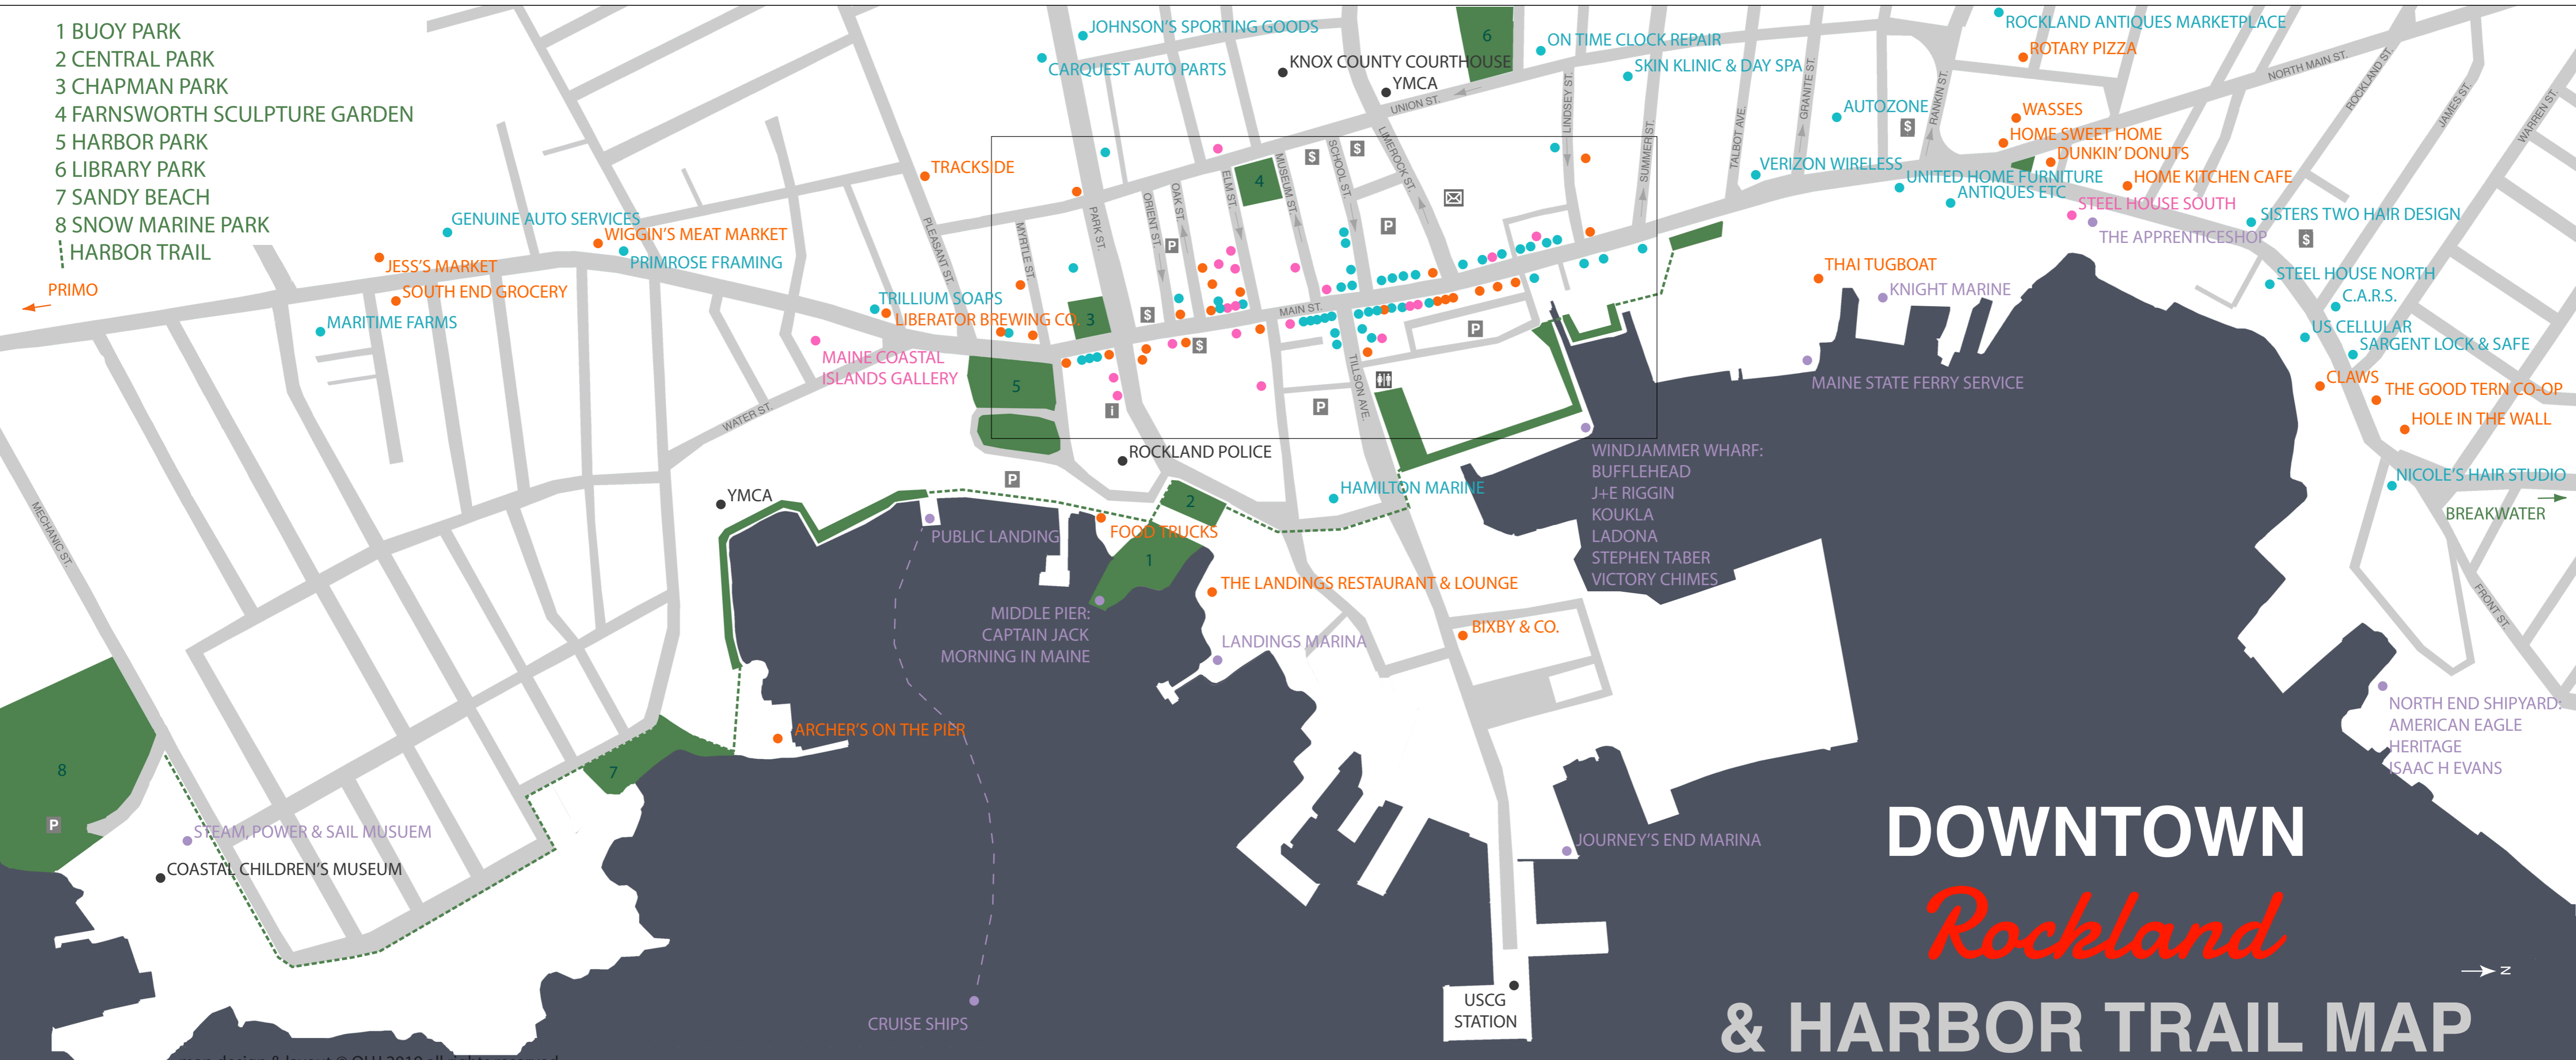

SHOPS+

FOOD

ART

- 1 ARCHIPELAGO
- 2 BAY CHIROPRACTIC CENTER
- 3 BLACK PARROT
- 4 BY GEORGE JEWELRY
- 5 CANDY HARBOR
- 6 CAPE AIR
- 7 C'EST LA VIE
- 8 CLEMENTINE
- 9 CURATOR
- 10 THE DANCING ELEPHANT
- 11 DAUGHTERS
- 12 DISTINCTIVE TILE & DESIGN
- 13 DOORYARD BOOKS
- 14 DOUG'S BARBER SHOP
- 15 EARTH FLOW + FIRE
- 16 ESTATE JEWELRY EMPORIUM
- 17 FARNSWORTH ART MUSEUM
- 18 FLORE OILS & VINEGARS
- 19 FLOWERS BY HOBOKEN
- 20 FORTWELVE
- 21 FRANK'S FAMILY HAIR CARE
- 22 GAMAGE ANTIQUES
- 23 GOOD IMPRESSIONS
- 24 GRASSHOPPER SHOP
- 25 GREEN WITH ENVY SALON
- 26 HANNA DEHOFF MASSAGE THERAPY
- 27 HEIDI PHIFER SKIN LASH BROW
- 28 HELLO HELLO BOOKS
- 29 HUSTON-TUTTLE
- 30 INFINITE IMAGEWEAR
- 31 JOHN PAUL & CO. SALON
- 32 JONETTE'S RAVISHING RECALLS
- 33 LEGGINGS REPUBLIC
- 34 LEILA M PERCY MASSAGE
- 35 LEVEL 10 SALON
- 36 LOYAL BISCUIT CO.
- 37 PUFFIN'S NEST
- 38 RITE AID
- 39 SEA BAGS
- 40 SEAGULL COTTAGE
- 41 SEASIDE SALON
- 42 SIDECOUNTRY SPORTS
- 43 SIREN SONG TATTOO
- 44 SOMA PILATES
- 45 SNOWDROP CONFECTIONS
- 46 SOMEBODY LOVES ME BRIDAL
- 47 THE WINE SELLER

- 1 ADA'S KITCHEN
- 2 ATLANTIC BAKING CO.
- 3 BRASS COMPASS
- 4 CAFE MIRANDA
- 5 CLAN MACLAREN
- 6 DAIRY QUEEN
- 7 EARTH CANDY
- 8 ECLIPSE
- 9 FOG BAR & CAFE
- 10 HILL'S SEAFOOD CO.
- 11 IN GOOD COMPANY
- 12 THE LOBSTER SHACK
- 13 LULU'S GELATO
- 14 MAIN STREET MARKETS
- 15 MYRTLE STREET TAVERN
- 16 NORTH BEACON OYSTER BAR
- 17 PARK STREET GRILLE
- 18 ROCK CITY CAFE
- 19 ROCK CITY ROASTERY
- 20 ROCK HARBOR PUB
- 21 ROCKLAND CAFE
- 22 RUSTICA CUCINA
- 23 SAMMY'S DELUXE
- 24 SUZUKI'S SUSHI BAR
- 25 TIME OUT PUB
- 26 WATERWORKS PUB

- 1 BUOY PARK
- 2 CENTRAL PARK
- 3 CHAPMAN PARK
- 4 FARNSWORTH SCULPTURE GARDEN
- 5 HARBOR PARK
- 6 LIBRARY PARK
- 7 SANDY BEACH
- 8 SNOW MARINE PARK
- HARBOR TRAIL

DOWNTOWN *Rockland* & HARBOR TRAIL MAP